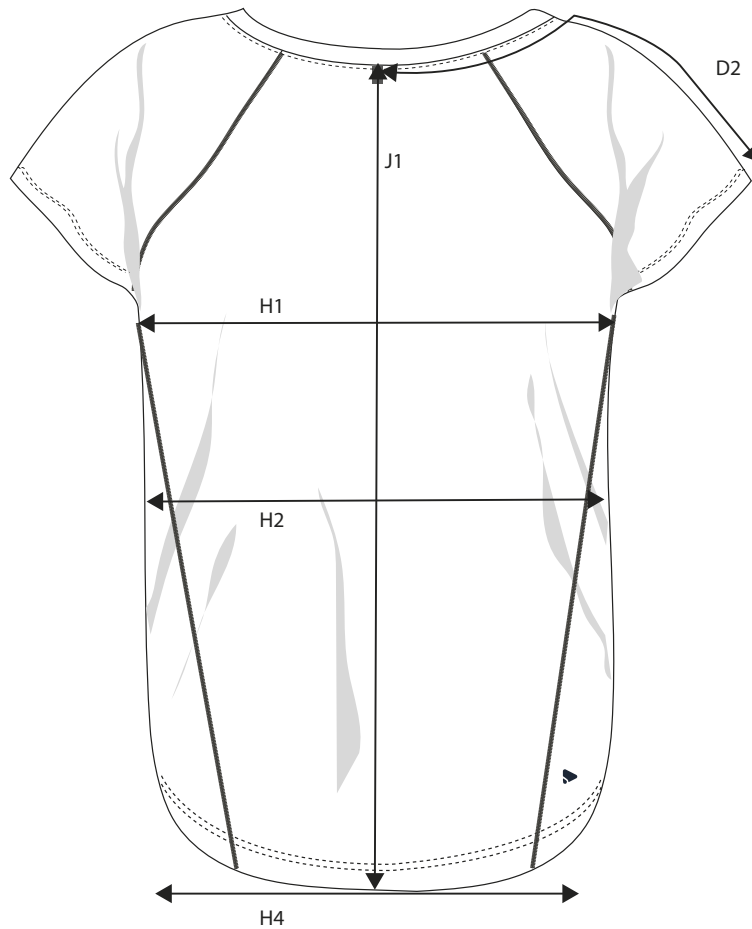

NIMBUS® | *Play*

PRODUCT MEASUREMENT
SIZE AND FIT: PEYTON

PEYTON *Ladies Only*

Base size: M / Measurement (in cm)	Diagram	S	M	L	XL	XXL	3XL
CENTER BACK TO END OF SLEEVE	D2	19	20	21	22	23	24
1/2 CHEST WIDTH at armhole	H1	53	56	59	62	65	68
1/2 WAIST	H2	53	56	59	62	65	68
1/2 BOTTOM WIDTH	H4	53	56	59	62	65	68
FULL LENGTH at centre back	J1	63	64	67	69	71	73