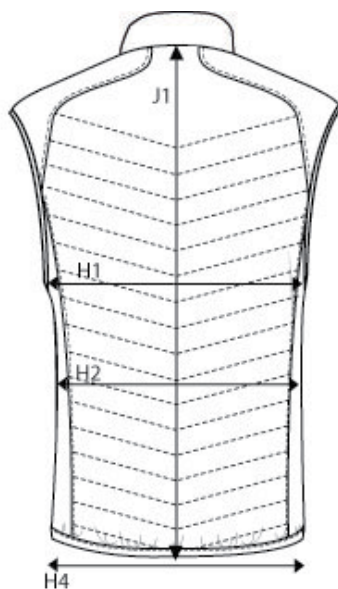

NIMBUS® | *Play*

SIZE AND FIT: BENTON

BENTON *Mens*

Base size: **M** / Measurement (in cm)

	Diagram	S	M	L	XL	XXL	3XL	4XL
1/2 CHEST WIDTH at armhole	H1	54	57	60	63	66	69	72
1/2 WAIST WIDTH	H2	52,5	55,5	58,5	61,5	64,5	67,5	70,5
1/2 BOTTOM WIDTH - relaxed at elastic tape	H4	47	50	53	56	59	62	65
FULL LENGTH at centre back	J1	67	69	71	73	75	77	79

BENTON *Ladies*

Base size: **M** / Measurement (in cm)

	Diagram	XS	S	M	L	XL	XXL	3XL
1/2 CHEST WIDTH at armhole	H1	44	47	50	53	56	59	63
1/2 WAIST	H2	42	45	48	51	54	58	62
1/2 BOTTOM WIDTH - relaxed at elastic tape	H4	42	45	48	51	54	57	61
FULL LENGTH at centre back	J1	60	62	64	66	68	70	72