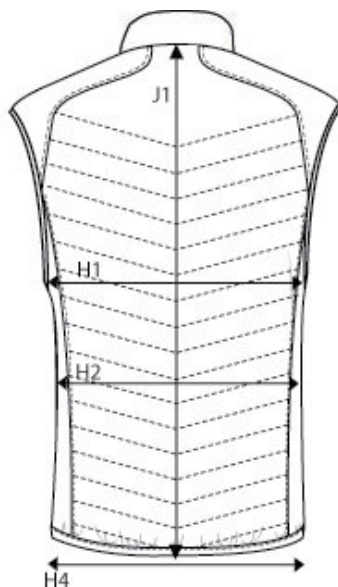

NIMBUS® | *Play*

SIZE AND FIT: BENTON

BENTON *Mens*

Base size: **M** / Measurement (in cm)

	Diagram	S	M	L	XL	XXL	3XL	4XL
1/2 CHEST WIDTH at armhole	H1	54	57	60	63	66	69	72
1/2 WAIST WIDTH	H2	52,5	55,5	58,5	61,5	64,5	67,5	70,5
1/2 BOTTOM WIDTH - relaxed at elastic tape	H4	47	50	53	56	59	62	65
FULL LENGTH at centre back	J1	67	69	71	73	75	77	79

BENTON *Ladies*

Base size: **M** / Measurement (in cm)

	Diagram	XS	S	M	L	XL	XXL	3XL
1/2 CHEST WIDTH at armhole	H1	44	47	50	53	56	59	63
1/2 WAIST	H2	42	45	48	51	54	58	62
1/2 BOTTOM WIDTH - relaxed at elastic tape	H4	42	45	48	51	54	57	61
FULL LENGTH at centre back	J1	60	62	64	66	68	70	72