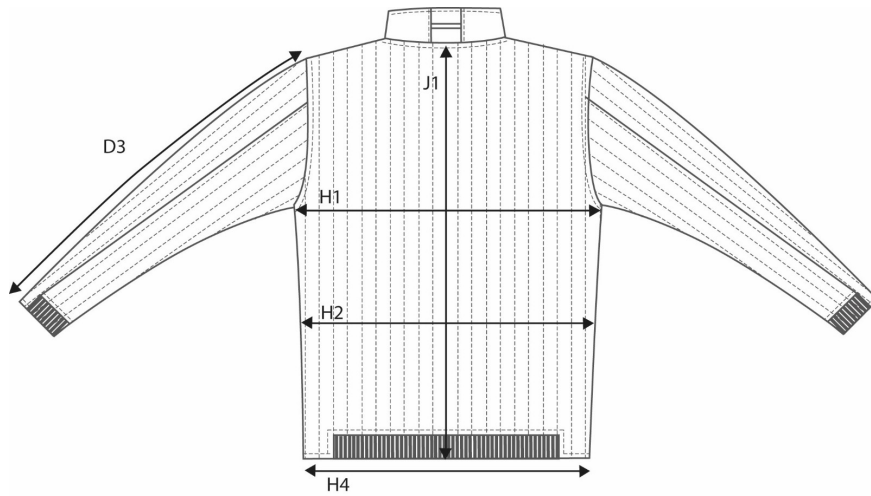

SIZE AND FIT: LIDENWOOD

**LIDENWOOD Men**

Base size: <b>M</b> / Measurement (in cm)	Diagram	S	<b>M</b>	L	XL	XXL	3XL	4XL
SLEEVE LENGTH from shoulderseam	D2	65,75	<b>67,5</b>	69,25	71	72,75	75,5	76,25
1/2 CHEST WIDTH at armhole	H1	55,5	<b>58,5</b>	61,5	64,5	67,5	70,5	73,5
1/2 WAIST WIDTH	H2	54	<b>57</b>	60	63	66	69	72
1/2 BOTTOM WIDTH	H4	52	<b>55</b>	58	61	64	67	70
FULL LENGTH at centre back	J1	68	<b>71</b>	74	77	80	83	86

**LIDENWOOD Women**

Base size: <b>M</b> / Measurement (in cm)	Diagram	XS	S	<b>M</b>	L	XL	2XL	3XL
SLEEVE LENGTH from shoulderseam	D2	62	63	<b>64</b>	65	66	67	67
1/2 CHEST WIDTH at armhole	H1	44	47	<b>50</b>	53	56	59	63
1/2 WAIST WIDTH	H2	42	45	<b>48</b>	51	54	58	62
1/2 BOTTOM WIDTH	H4	52	55	<b>58</b>	61	64	67	70
FULL LENGTH at centre back	J1	84	86	<b>88</b>	90	92	94	96

HOW TO MEASURE