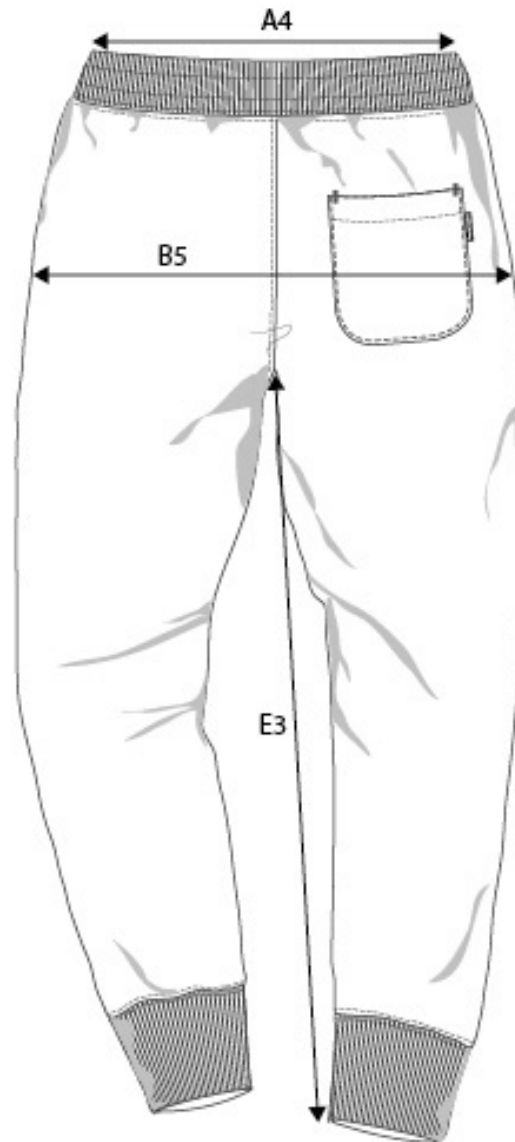

# NIMBUS® | Play

SIZE AND FIT: FRANKLIN

## FRANKLIN *Unisex*

Base size: **M** / Measurement (in cm)

	Diagram	S	M	L	XL	XXL
1/2 WAIST RELAXED (rib waistband)	A4	40	<b>43</b>	46	49	52
1/2 HIP	B5	53	<b>56</b>	59	62	65
INSEAM (incl cuffs)	E3	71,5	<b>73</b>	74,5	76	77,5