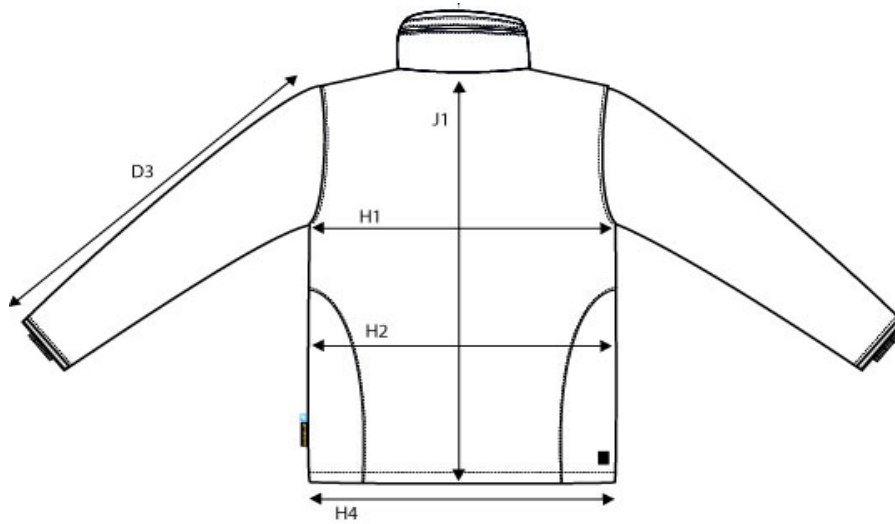

SIZE AND FIT: SEABROOKE

**SEABROOKE MENS**

Measurement (in cm)	Diagram	S	M	L	XL	XXL	3XL
Sleeve Length	D3	66	67,5	69	70,5	72	73,5
Chest Width	H1	57	60	63	66	69	72
Waist	H2	56	59	62	65	68	71
Bottom Width	H4	54	57	60	63	66	69
Full Length	J1	69	72	75	78	81	84

**SEABROOKE LADIES**

Measurement (in cm)	Diagram	XS	S	M	L	XL
Sleeve Length	D3	60	61	62	63	64
Chest Width	H1	50	53	56	59	62
Waist	H2	46	49	52	55	58
Bottom Width	H4	50	53	56	59	62
Full Length	J1	73	75	77	79	81