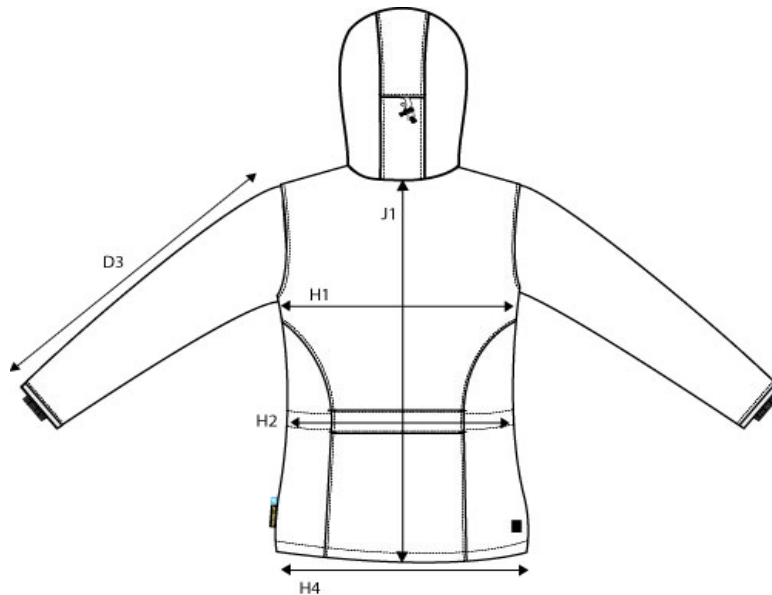

SIZE AND FIT: SEABROOKE

**SEABROOKE MENS**

Measurement (in cm)	Diagram	S	M	L	XL	XXL	3XL
Sleeve Length	D3	66	67,5	69	70,5	72	73,5
Chest Width	H1	57	60	63	66	69	72
Waist	H2	56	59	62	65	68	71
Bottom Width	H4	54	57	60	63	66	69
Full Length	J1	69	72	75	78	81	84

**SEABROOKE LADIES**

Measurement (in cm)	Diagram	XS	S	M	L	XL
Sleeve Length	D3	60	61	62	63	64
Chest Width	H1	50	53	56	59	62
Waist	H2	46	49	52	55	58
Bottom Width	H4	50	53	56	59	62
Full Length	J1	73	75	77	79	81