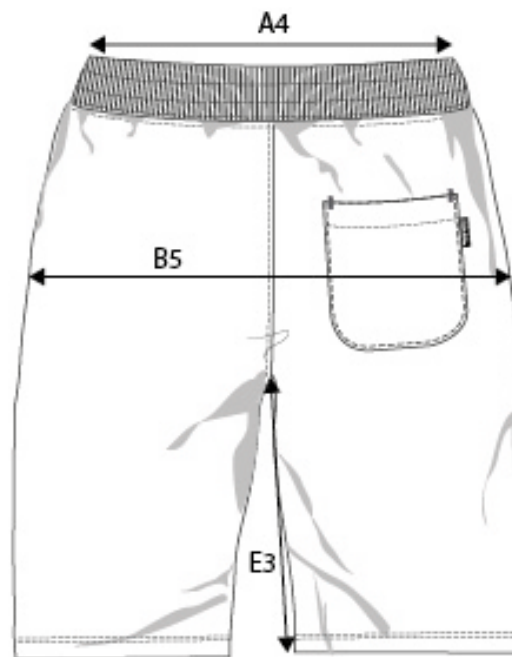

NIMBUS® | *Play*

SIZE AND FIT: HICKORY

HICKORY *Unisex*

Base size: M / Measurement (in cm)	Diagram	S	M	L	XL	XXL
1/2 WAIST RELAXED (rib waistband)	A4	40	43	46	49	52
1/2 HIP	B5	53	56	59	62	65
INSEAM	E3	25,5	27	28,5	30	31,5