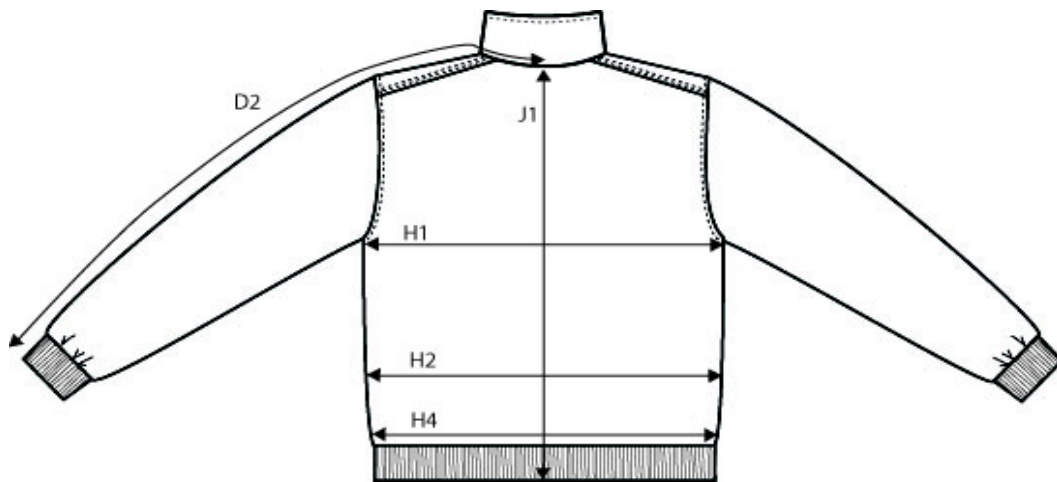

SIZE AND FIT: EVERETT COVE

EVERETT COVE MENS

Measurement (in cm)	Diagram	S	M	L	XL	XXL	3XL	4XL
Sleeve Length	D2	94	96	98	100	102	104	106
Chest Width	H1	56,5	59,5	62,5	65,5	68,5	71,5	74,5
Waist	H2	54	57	60	63	66	69	72
Bottom Width	H4	54	57	60	63	66	69	72
Full Length	J1	63	66	69	72	75	78	81

EVERETT COVE LADIES

Measurement (in cm)	Diagram	XS	S	M	L	XL	XXL
Sleeve Length	D2	85	85	87	89	91	93
Chest Width	H1	44	47	50	53	56	59
Waist	H2	42	45	48	51	54	57
Bottom Width	H4	48	51	54	57	60	63
Full Length	J1	61	63	65	67	69	71