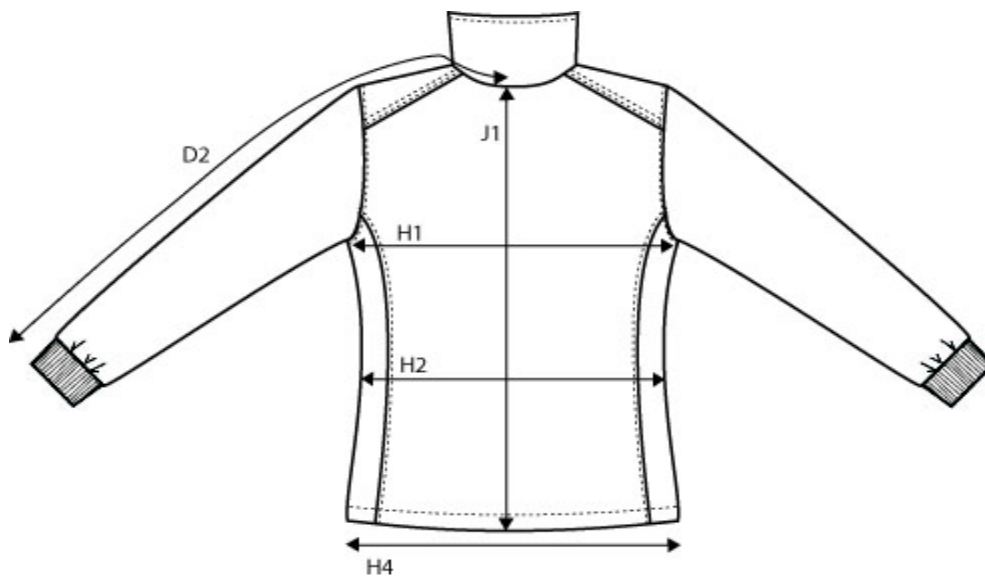

SIZE AND FIT: EVERETT COVE

EVERETT COVE MENS

Measurement (in cm)	Diagram	S	M	L	XL	XXL	3XL	4XL
Sleeve Length	D2	94	96	98	100	102	104	106
Chest Width	H1	56,5	59,5	62,5	65,5	68,5	71,5	74,5
Waist	H2	54	57	60	63	66	69	72
Bottom Width	H4	54	57	60	63	66	69	72
Full Length	J1	63	66	69	72	75	78	81

EVERETT COVE LADIES

Measurement (in cm)	Diagram	XS	S	M	L	XL	XXL
Sleeve Length	D2	85	85	87	89	91	93
Chest Width	H1	44	47	50	53	56	59
Waist	H2	42	45	48	51	54	57
Bottom Width	H4	48	51	54	57	60	63
Full Length	J1	61	63	65	67	69	71