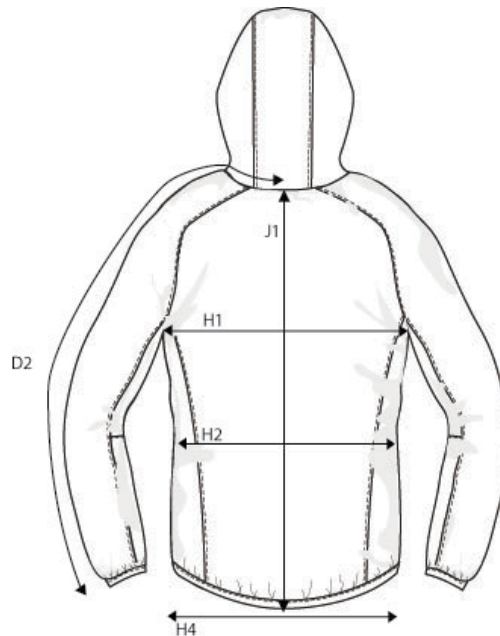

NIMBUS® | *Play*

SIZE AND FIT: CARMEL

CARMEL *Mens*

Base size: **M** / Measurement (in cm)

	Diagram	S	M	L	XL	XXL	3XL	4XL
CENTRE BACK TO END OF SLEEVE	D2	91,5	94	96,5	99	101,5	104	106,5
1/2 CHEST WIDTH at armhole	H1	54	57	60	63	66	69	72
1/2 WAIST	H2	53	56	59	62	65	68	71
1/2 BOTTOM WIDTH - relaxed at elastic tape	H4	49	52	55	58	61	64	67
FULL LENGTH at centre back	J1	70,5	72,5	74,5	76,5	78,5	80,5	82,5

CARMEL *Ladies*

Base size: **M** / Measurement (in cm)

	Diagram	XS	S	M	L	XL	XXL	3XL
CENTRE BACK TO END OF SLEEVE	D2	82	83,5	85	86,5	88	89,5	89,5
1/2 CHEST WIDTH at armhole	H1	47	50	53	56	59	62	66
1/2 WAIST	H2	42	45	48	51	54	58	62
1/2 BOTTOM WIDTH - relaxed at elastic tape	H4	43	47	50	53	56	59	63
FULL LENGTH at centre back	J1	61	63	65	67	69	71	73