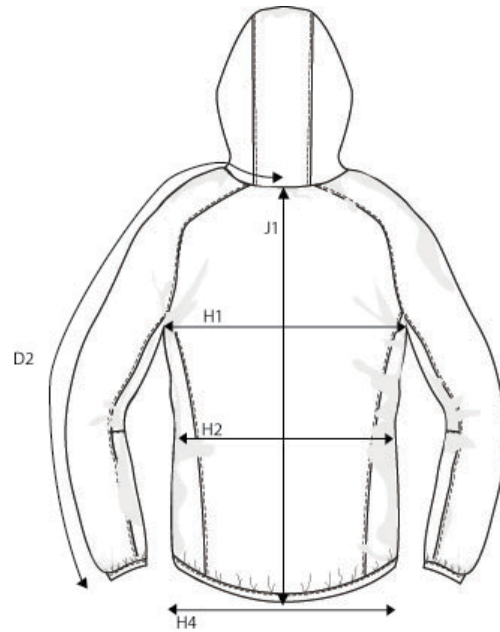

NIMBUS® | *Play*

SIZE AND FIT: CARMEL

CARMEL *Mens*

Base size: **M** / Measurement (in cm)

	Diagram	S	M	L	XL	XXL	3XL	4XL
CENTRE BACK TO END OF SLEEVE	D2	91,5	94	96,5	99	101,5	104	106,5
1/2 CHEST WIDTH at armhole	H1	54	57	60	63	66	69	72
1/2 WAIST	H2	53	56	59	62	65	68	71
1/2 BOTTOM WIDTH - relaxed at elastic tape	H4	49	52	55	58	61	64	67
FULL LENGTH at centre back	J1	70,5	72,5	74,5	76,5	78,5	80,5	82,5

CARMEL *Ladies*

Base size: **M** / Measurement (in cm)

	Diagram	XS	S	M	L	XL	XXL	3XL
CENTRE BACK TO END OF SLEEVE	D2	82	83,5	85	86,5	88	89,5	89,5
1/2 CHEST WIDTH at armhole	H1	47	50	53	56	59	62	66
1/2 WAIST	H2	42	45	48	51	54	58	62
1/2 BOTTOM WIDTH - relaxed at elastic tape	H4	43	47	50	53	56	59	63
FULL LENGTH at centre back	J1	61	63	65	67	69	71	73