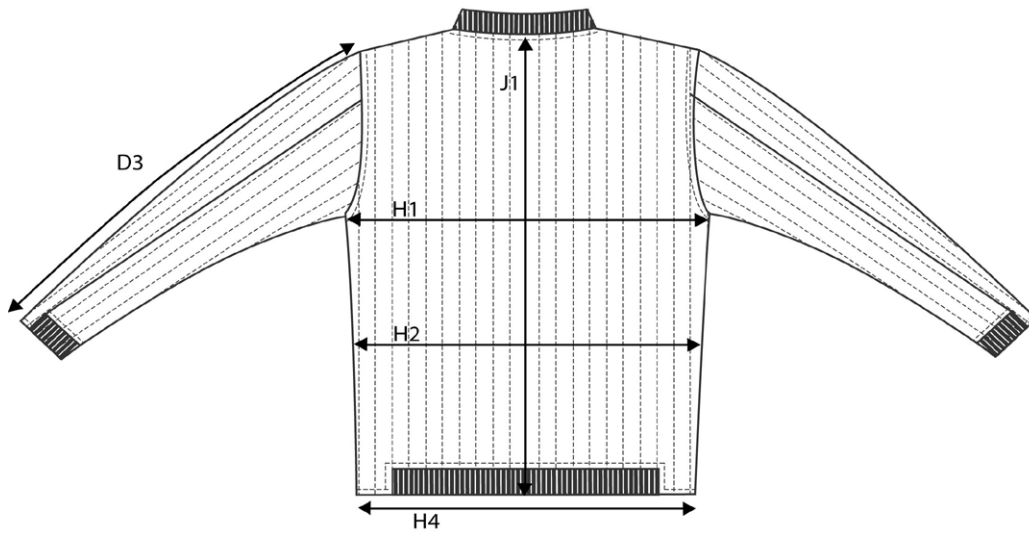

SIZE AND FIT: HALIFAX

**HALIFAX MENS**

Measurement (in cm)	Diagram	S	M	L	XL	XXL	3XL	4XL
Sleeve Length	D3	64	65,75	67,5	69,25	71	72,75	74,5
Chest Width	H1	54	57	60	63	66	69	72
Waist	H2	52	55	58	61	64	67	70
Bottom Width	H4	49	52	55	58	61	64	67
Full Length	J1	64	67	70	73	76	79	82

**HALIFAX LADIES**

Measurement (in cm)	Diagram	XS	S	M	L	XL	XXL
Sleeve Length	D3	61	62	63	64	65	66
Chest Width	H1	45	48	51	54	57	60
Waist	H2	40	43	46	49	52	55
Bottom Width	H4	47	50	53	56	59	62
Full Length	J1	60	62	64	66	68	70