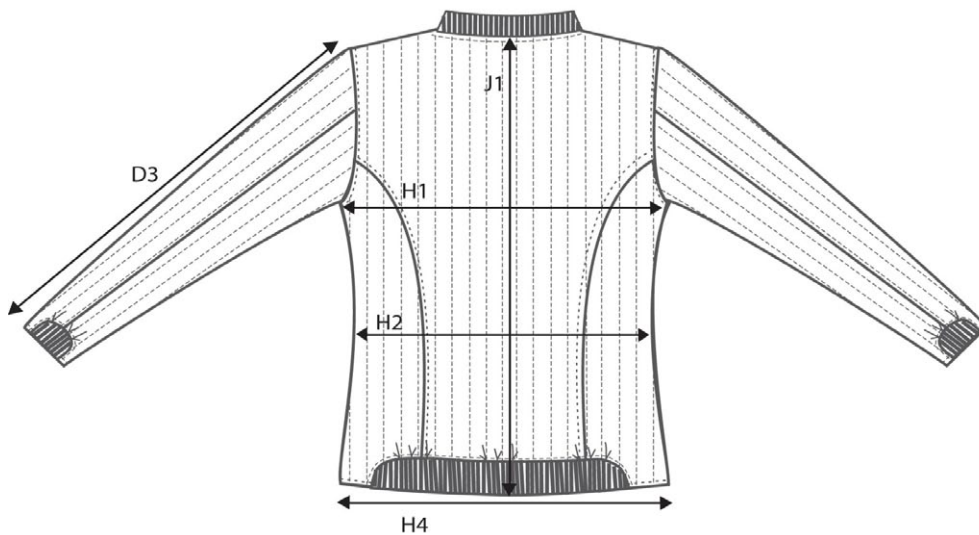

SIZE AND FIT: HALIFAX

**HALIFAX MENS**

Measurement (in cm)	Diagram	S	M	L	XL	XXL	3XL	4XL
Sleeve Length	D3	64	65,75	67,5	69,25	71	72,75	74,5
Chest Width	H1	54	57	60	63	66	69	72
Waist	H2	52	55	58	61	64	67	70
Bottom Width	H4	49	52	55	58	61	64	67
Full Length	J1	64	67	70	73	76	79	82

**HALIFAX LADIES**

Measurement (in cm)	Diagram	XS	S	M	L	XL	XXL
Sleeve Length	D3	61	62	63	64	65	66
Chest Width	H1	45	48	51	54	57	60
Waist	H2	40	43	46	49	52	55
Bottom Width	H4	47	50	53	56	59	62
Full Length	J1	60	62	64	66	68	70