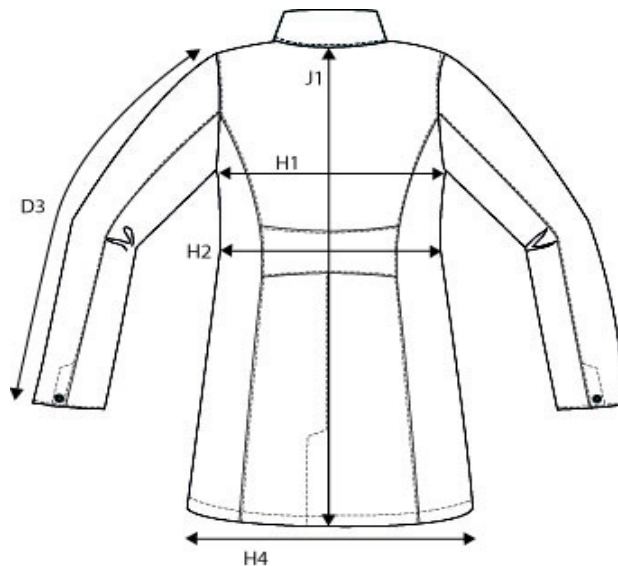

SIZE AND FIT: BELLINGTON

BELLINGTON MENS

Measurement (in cm)	Diagram	S	M	L	XL	XXL	3XL	4XL
Sleeve Length	D3	65,5	67,25	69	70,75	72,5	74,25	76
Chest Width	H1	55	58	61	64	67	70	73
Waist	H2	55	58	61	64	67	70	73
Bottom Width	H4	55	58	61	64	67	70	73
Full Length	J1	79	82	85	88	91	94	97

BELLINGTON LADIES

Measurement (in cm)	Diagram	XS	S	M	L	XL	XXL
Sleeve Length	D3	62	63	64	65	66	67
Chest Width	H1	50	53	56	59	62	65
Waist	H2	46	49	52	55	58	61
Bottom Width	H4	53	56	59	62	65	68
Full Length	J1	85	87	89	91	93	95