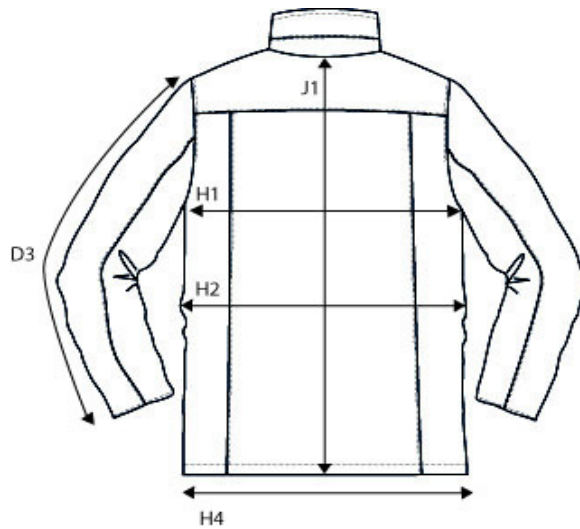

SIZE AND FIT: BELLINGTON

BELLINGTON MENS

Measurement (in cm)	Diagram	S	M	L	XL	XXL	3XL	4XL
Sleeve Length	D3	65,5	67,25	69	70,75	72,5	74,25	76
Chest Width	H1	55	58	61	64	67	70	73
Waist	H2	55	58	61	64	67	70	73
Bottom Width	H4	55	58	61	64	67	70	73
Full Length	J1	79	82	85	88	91	94	97

BELLINGTON LADIES

Measurement (in cm)	Diagram	XS	S	M	L	XL	XXL
Sleeve Length	D3	62	63	64	65	66	67
Chest Width	H1	50	53	56	59	62	65
Waist	H2	46	49	52	55	58	61
Bottom Width	H4	53	56	59	62	65	68
Full Length	J1	85	87	89	91	93	95