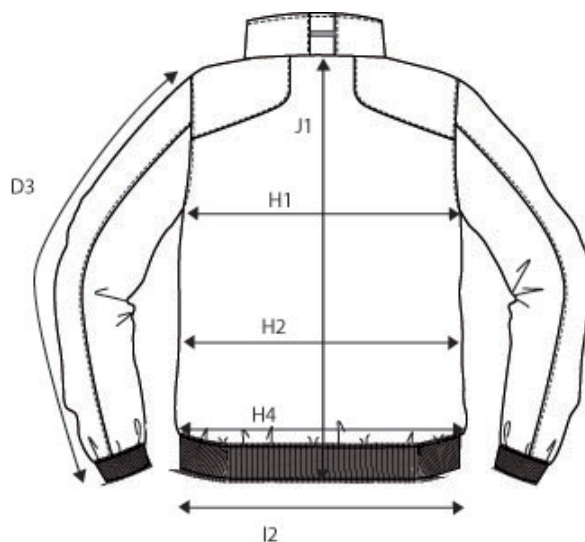

## SIZE AND FIT: DAVENPORT

### DAVENPORT Mens

Base size: M / Measurement (in cm)	Diagram	S	M	L	XL	XXL	3XL	4XL
SLEEVE LENGTH - from shoulderseam	D3	67	<b>68,75</b>	70,5	72,25	74	75,75	77,5
1/2 CHEST WIDTH at armhole	H1	54	<b>57</b>	60	63	66	69	72
1/2 WAIST	H2	54	<b>57</b>	60	63	66	69	72
1/2 BOTTOM WIDTH	H4	53	<b>56</b>	59	62	65	68	71
1/2 BOTTOM WIDTH OF RIB	I2	45	<b>48</b>	51	54	57	60	63
FULL LENGTH at centre back	J1	67	<b>69</b>	71	73	75	77	79

### DAVENPORT Ladies

Base size: M / Measurement (in cm)	Diagram	XS	S	M	L	XL	XXL
SLEEVE LENGTH - from shoulderseam	D3	62	63	<b>64</b>	65	66	67
1/2 CHEST WIDTH at armhole	H1	44	47	<b>50</b>	53	56	59
1/2 WAIST	H2	42	45	<b>48</b>	51	54	57
1/2 BOTTOM WIDTH	H4	48	51	<b>54</b>	57	60	63
FULL LENGTH at centre back	J1	61	63	<b>65</b>	67	69	71