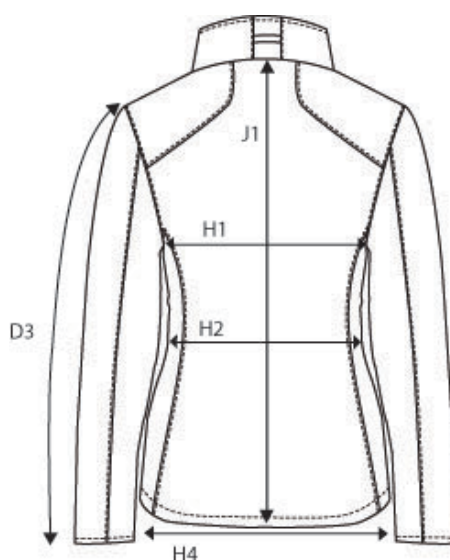

## SIZE AND FIT: DAVENPORT

### DAVENPORT Mens

Base size: M / Measurement (in cm)	Diagram	S	M	L	XL	XXL	3XL	4XL
SLEEVE LENGTH - from shoulderseam	D3	67	<b>68,75</b>	70,5	72,25	74	75,75	77,5
1/2 CHEST WIDTH at armhole	H1	54	<b>57</b>	60	63	66	69	72
1/2 WAIST	H2	54	<b>57</b>	60	63	66	69	72
1/2 BOTTOM WIDTH	H4	53	<b>56</b>	59	62	65	68	71
1/2 BOTTOM WIDTH OF RIB	I2	45	<b>48</b>	51	54	57	60	63
FULL LENGTH at centre back	J1	67	<b>69</b>	71	73	75	77	79

### DAVENPORT Ladies

Base size: M / Measurement (in cm)	Diagram	XS	S	M	L	XL	XXL
SLEEVE LENGTH - from shoulderseam	D3	62	63	<b>64</b>	65	66	67
1/2 CHEST WIDTH at armhole	H1	44	47	<b>50</b>	53	56	59
1/2 WAIST	H2	42	45	<b>48</b>	51	54	57
1/2 BOTTOM WIDTH	H4	48	51	<b>54</b>	57	60	63
FULL LENGTH at centre back	J1	61	63	<b>65</b>	67	69	71