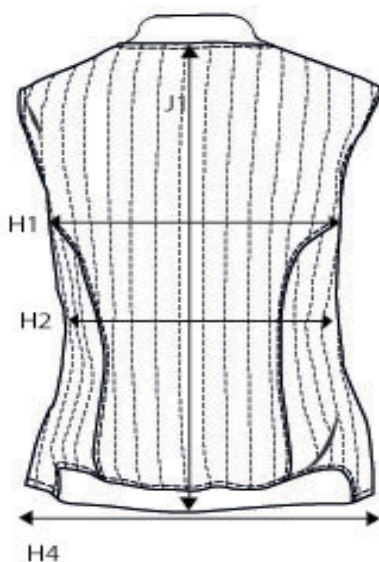

## SIZE AND FIT: HUDSON

### HUDSON Mens

Measurement (in cm)	Diagram	S	M	L	XL	XXL	3XL	4XL
1/2 CHEST WIDTH at armhole	H1	51	<b>54</b>	57	60	63	66	69
1/2 WAIST	H2	49	<b>52</b>	55	58	61	64	67
1/2 BOTTOM WIDTH	H4	49	<b>52</b>	55	58	61	64	67
FULL LENGTH at centre back	J1	61	<b>63</b>	65	67	69	71	73

### HUDSON Ladies

Measurement (in cm)	Diagram	XS	S	M	L	XL	XXL
1/2 CHEST WIDTH at armhole	H1	45	47	<b>49</b>	51	53	55
1/2 WAIST	H2	41,5	43,5	<b>45,5</b>	47,5	49,5	51,5
1/2 BOTTOM WIDTH	H4	47	49	<b>51</b>	53	55	57
FULL LENGTH at centre back	J1	58	59,5	<b>61</b>	62,5	64	65,5