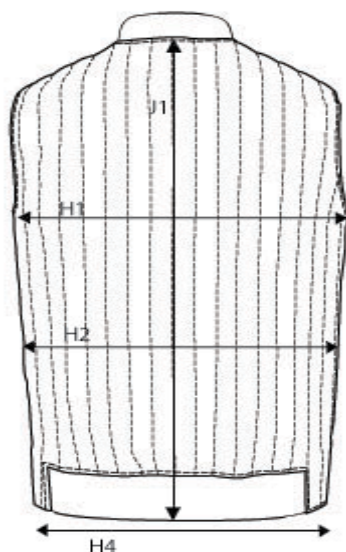

## SIZE AND FIT: HUDSON

### HUDSON Mens

Measurement (in cm)	Diagram	S	M	L	XL	XXL	3XL	4XL
1/2 CHEST WIDTH at armhole	H1	51	<b>54</b>	57	60	63	66	69
1/2 WAIST	H2	49	<b>52</b>	55	58	61	64	67
1/2 BOTTOM WIDTH	H4	49	<b>52</b>	55	58	61	64	67
FULL LENGTH at centre back	J1	61	<b>63</b>	65	67	69	71	73

### HUDSON Ladies

Measurement (in cm)	Diagram	XS	S	M	L	XL	XXL
1/2 CHEST WIDTH at armhole	H1	45	47	<b>49</b>	51	53	55
1/2 WAIST	H2	41,5	43,5	<b>45,5</b>	47,5	49,5	51,5
1/2 BOTTOM WIDTH	H4	47	49	<b>51</b>	53	55	57
FULL LENGTH at centre back	J1	58	59,5	<b>61</b>	62,5	64	65,5