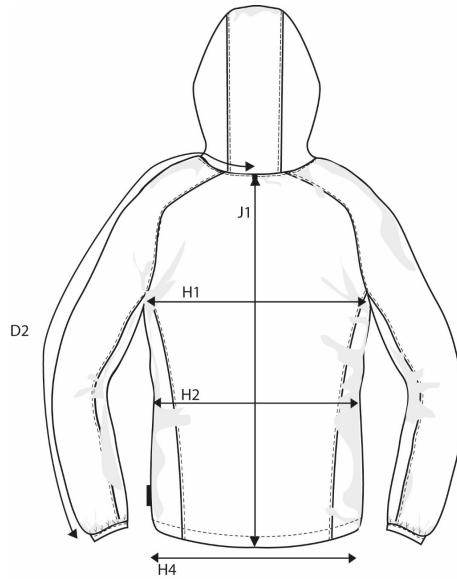

## PRODUCT MEASUREMENT SIZE AND FIT: FARGO

### FARGO Mens

Base size: <b>M</b> / Measurement (in cm)	Diagram	S	M	L	XL	XXL	3XL	4XL
CENTER BACK TO END OF SLEEVE	D2	88	<b>90</b>	92	94	96	98	100
1/2 CHEST WIDTH at armhole	H1	54	<b>57</b>	60	63	66	69	72
1/2 WAIST WIDTH	H2	53	<b>53</b>	59	62	65	68	71
1/2 BOTTOM WIDTH - relaxed at elastic tape	H4	49	<b>53</b>	56	59	62	65	68
FULL LENGTH at centre back	J1	70,5	<b>72,5</b>	74,5	76,5	78,5	80,5	82,5

### FARGO Ladies

Base size: <b>M</b> / Measurement (in cm)	Diagram	XS	S	M	L	XL	XXL	3XL
CENTER BACK TO END OF SLEEVE	D2	82	83,5	<b>85</b>	86,5	88	89,5	89,5
1/2 CHEST WIDTH at armhole	H1	47	50	<b>53</b>	56	59	62	66
1/2 WAIST	H2	42	45	<b>48</b>	51	54	58	62
1/2 BOTTOM WIDTH - relaxed at elastic tape	H4	47	50	<b>53</b>	56	59	62	66
FULL LENGTH at centre back	J1	61	63	<b>65</b>	67	69	71	73