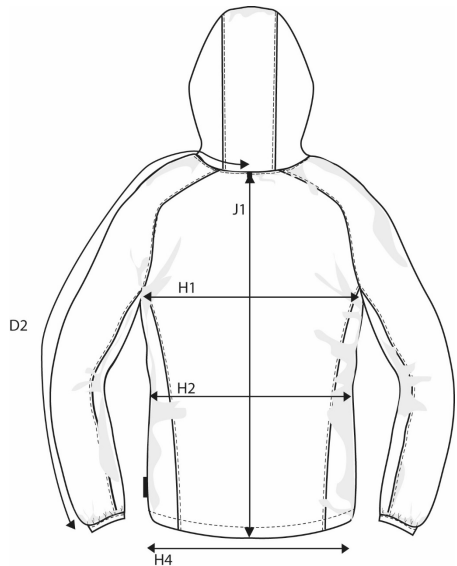

## PRODUCT MEASUREMENT SIZE AND FIT: FARGO

### FARGO Mens

Base size: <b>M</b> / Measurement (in cm)	Diagram	S	M	L	XL	XXL	3XL	4XL
CENTER BACK TO END OF SLEEVE	D2	88	<b>90</b>	92	94	96	98	100
1/2 CHEST WIDTH at armhole	H1	54	<b>57</b>	60	63	66	69	72
1/2 WAIST WIDTH	H2	53	<b>53</b>	59	62	65	68	71
1/2 BOTTOM WIDTH - relaxed at elastic tape	H4	49	<b>53</b>	56	59	62	65	68
FULL LENGTH at centre back	J1	70,5	<b>72,5</b>	74,5	76,5	78,5	80,5	82,5

### FARGO Ladies

Base size: <b>M</b> / Measurement (in cm)	Diagram	XS	S	M	L	XL	XXL	3XL
CENTER BACK TO END OF SLEEVE	D2	82	83,5	<b>85</b>	86,5	88	89,5	89,5
1/2 CHEST WIDTH at armhole	H1	47	50	<b>53</b>	56	59	62	66
1/2 WAIST	H2	42	45	<b>48</b>	51	54	58	62
1/2 BOTTOM WIDTH - relaxed at elastic tape	H4	47	50	<b>53</b>	56	59	62	66
FULL LENGTH at centre back	J1	61	63	<b>65</b>	67	69	71	73