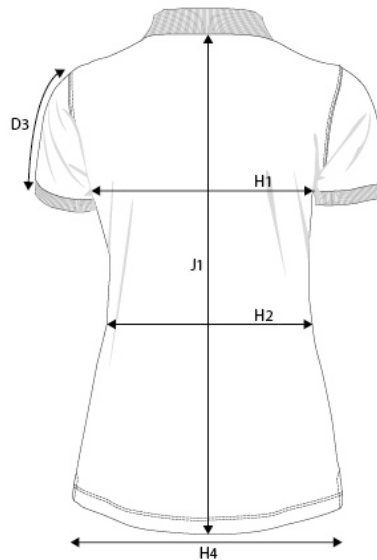

NIMBUS® | *Play*

SIZE AND FIT: PALMDALE

PALMDALE *Mens*

Base size: **M** / Measurement (in cm)

	Diagram	S	M	L	XL	XXL	3XL	4XL
SLEEVE LENGTH - from shoulder seam	D3	19	20	21	22	23	24	25
CHEST WIDTH at armhole	H1	49	52	55	58	61	64	67
BOTTOM WIDTH	H4	49	52	55	58	61	64	67
FULL LENGTH at centre back	J1	69	71	73	75	77	79	81

PALMDALE *Ladies*

Base size: **M** / Measurement (in cm)

	Diagram	XS	S	M	L	XL	XXL	3XL
SLEEVE LENGTH - from shoulder seam	D3	17	17,5	18	18,5	19	19,5	20
CHEST WIDTH at armhole	H1	43	46	49	52	55	58	62
WAIST	H2	40	43	46	49	52	56	60
BOTTOM WIDTH	H4	43	46	49	52	55	58	62
FULL LENGTH at centre back	J1	60	62	64	66	68	70	72