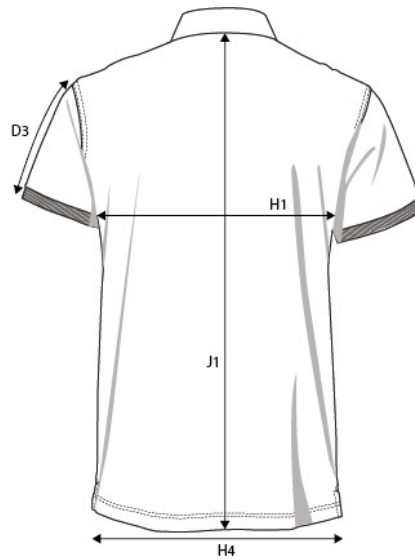

NIMBUS® | *Play*

SIZE AND FIT: PALMDALE

PALMDALE *Mens*

Base size: **M** / Measurement (in cm)

	Diagram	S	M	L	XL	XXL	3XL	4XL
SLEEVE LENGTH - from shoulder seam	D3	19	20	21	22	23	24	25
CHEST WIDTH at armhole	H1	49	52	55	58	61	64	67
BOTTOM WIDTH	H4	49	52	55	58	61	64	67
FULL LENGTH at centre back	J1	69	71	73	75	77	79	81

PALMDALE *Ladies*

Base size: **M** / Measurement (in cm)

	Diagram	XS	S	M	L	XL	XXL	3XL
SLEEVE LENGTH - from shoulder seam	D3	17	17,5	18	18,5	19	19,5	20
CHEST WIDTH at armhole	H1	43	46	49	52	55	58	62
WAIST	H2	40	43	46	49	52	56	60
BOTTOM WIDTH	H4	43	46	49	52	55	58	62
FULL LENGTH at centre back	J1	60	62	64	66	68	70	72