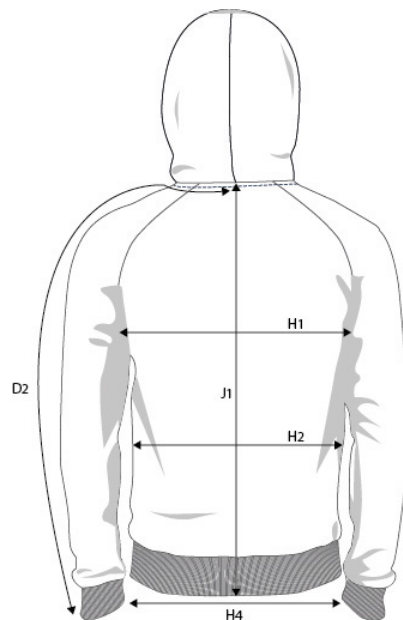

NIMBUS® | Play

SIZE AND FIT: FRESNO

FRESNO *Mens*

Base size: M / Measurement (in cm)	Diagram	S	M	L	XL	XXL	3XL	4XL
CENTRE BACK TO END OF SLEEVE	D2	87	89,5	92	94,5	97	99,5	102
CHEST WIDTH at armhole	H1	51	54	57	60	63	66	69
WAIST	H2	50	53	56	59	62	62	65
BOTTOM WIDTH - RIB BOTTOM EDGE	H4	44	47	50	53	56	59	62
FULL LENGTH at centre back	J1	65	67	69	71	73	75	77

FRESNO *Ladies*

Base size: M / Measurement (in cm)	Diagram	XS	S	M	L	XL	XXL	3XL
CENTRE BACK TO END OF SLEEVE	D2	77,5	79,25	81	82,75	84,5	86,25	88
CHEST WIDTH at armhole	H1	44	47	50	53	56	60	64
WAIST	H2	41	44	47	50	53	57	61
BOTTOM WIDTH - RIB BOTTOM EDGE	H4	40	43	46	49	52	56	59
FULL LENGTH at centre back	J1	57	59	61	63	65	67	69