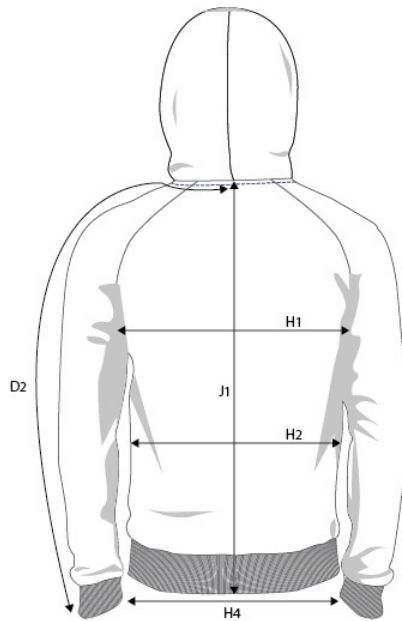

NIMBUS® | Play

SIZE AND FIT: FRESNO

FRESNO *Mens*

Base size: M / Measurement (in cm)	Diagram	S	M	L	XL	XXL	3XL	4XL
CENTRE BACK TO END OF SLEEVE	D2	87	89,5	92	94,5	97	99,5	102
CHEST WIDTH at armhole	H1	51	54	57	60	63	66	69
WAIST	H2	50	53	56	59	62	62	65
BOTTOM WIDTH - RIB BOTTOM EDGE	H4	44	47	50	53	56	59	62
FULL LENGTH at centre back	J1	65	67	69	71	73	75	77

FRESNO *Ladies*

Base size: M / Measurement (in cm)	Diagram	XS	S	M	L	XL	XXL	3XL
CENTRE BACK TO END OF SLEEVE	D2	77,5	79,25	81	82,75	84,5	86,25	88
CHEST WIDTH at armhole	H1	44	47	50	53	56	60	64
WAIST	H2	41	44	47	50	53	57	61
BOTTOM WIDTH - RIB BOTTOM EDGE	H4	40	43	46	49	52	56	59
FULL LENGTH at centre back	J1	57	59	61	63	65	67	69