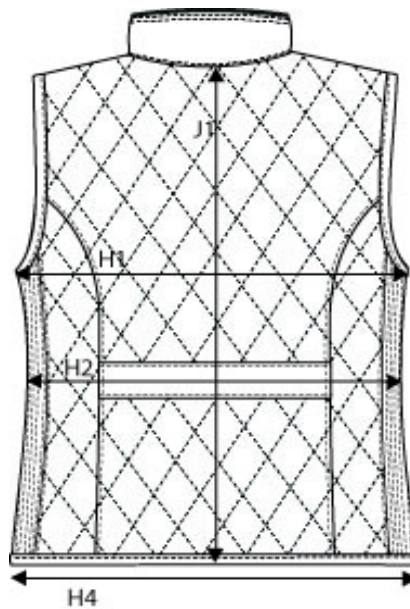

SIZE AND FIT: CAMDEN

CAMDEN MENS

Measurement (in cm)	Diagram	S	M	L	XL	XXL	3XL	4XL
Chest Width	H1	51	54	57	60	63	66	69
Bottom Width	H4	49	52	55	58	61	64	67
Full Length	J1	61	63	65	67	69	71	73

CAMDEN LADIES

Measurement (in cm)	Diagram	XS	S	M	L	XL	XXL
Chest Width	H1	45	47	49	51	53	55
Waist	H2	41.5	43.5	45.5	47.5	49.5	51.5
Bottom Width	H4	47	49	51	53	55	57
Full Length	J1	58	59.5	61	62.5	64	65.5