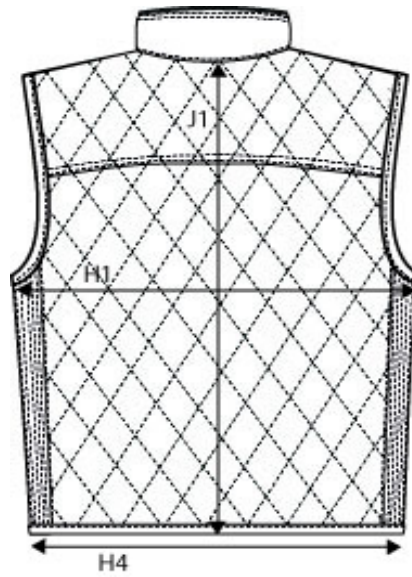

SIZE AND FIT: CAMDEN

CAMDEN MENS

Measurement (in cm)	Diagram	S	M	L	XL	XXL	3XL	4XL
Chest Width	H1	51	54	57	60	63	66	69
Bottom Width	H4	49	52	55	58	61	64	67
Full Length	J1	61	63	65	67	69	71	73

CAMDEN LADIES

Measurement (in cm)	Diagram	XS	S	M	L	XL	XXL
Chest Width	H1	45	47	49	51	53	55
Waist	H2	41.5	43.5	45.5	47.5	49.5	51.5
Bottom Width	H4	47	49	51	53	55	57
Full Length	J1	58	59.5	61	62.5	64	65.5