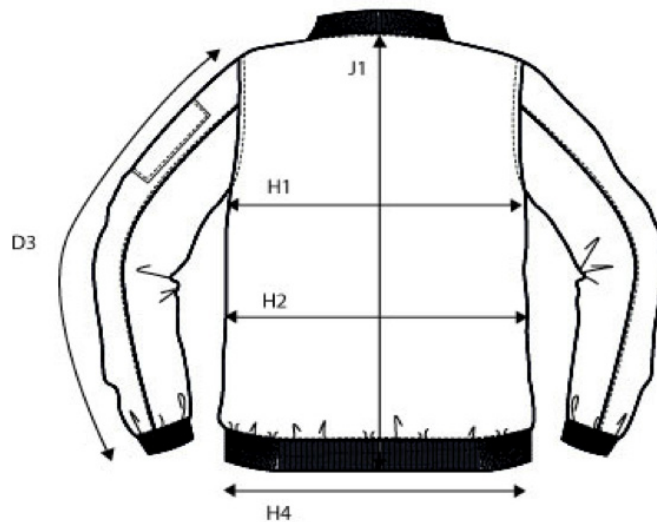

SIZE AND FIT: **TRIBECA**

TRIBECA MENS

Measurement (in cm)	Diagram	S	M	L	XL	XXL	3XL	4XL
Centre back to end of sleeve	D2	90.25	92.75	95.25	97.75	100.25	102.75	105.25
Sleeve Length <i>from shoulderseam</i>	D3	67	68.75	70.5	72.25	74	75.75	77.5
1/2 Chest Width <i>at armhole</i>	H1	54	57	60	63	66	69	72
1/2 Waist	H2	54	57	60	63	66	69	72
1/2 Bottom Width	I2	45	48	51	54	57	60	63
Full Length <i>at centre back</i>	J1	67	69	71	73	75	77	79

TRIBECA LADIES

Measurement (in cm)	Diagram	XS	S	M	L	XL	XXL
Centre back to end of sleeve	D2	79.5	81	82.5	84	85.5	87
Sleeve Length <i>from shoulderseam</i>	D3	61	62	63	64	65	66
1/2 Chest Width <i>at armhole</i>	H1	48	51	54	57	60	63
1/2 Waist	H2	46	49	52	55	58	61
1/2 Bottom Width	I2	40	43	46	49	52	55
Full Length <i>at centre back</i>	J1	56	58	60	62	64	66