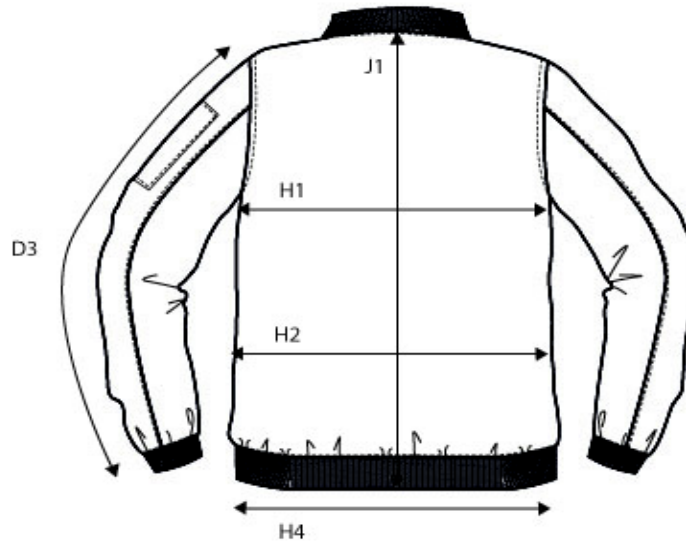

SIZE AND FIT: **TRIBECA**

TRIBECA MENS

Measurement (in cm)	Diagram	S	M	L	XL	XXL	3XL	4XL
Centre back to end of sleeve	D2	90.25	92.75	95.25	97.75	100.25	102.75	105.25
Sleeve Length <i>from shoulderseam</i>	D3	67	68.75	70.5	72.25	74	75.75	77.5
1/2 Chest Width <i>at armhole</i>	H1	54	57	60	63	66	69	72
1/2 Waist	H2	54	57	60	63	66	69	72
1/2 Bottom Width	I2	45	48	51	54	57	60	63
Full Length <i>at centre back</i>	J1	67	69	71	73	75	77	79

TRIBECA LADIES

Measurement (in cm)	Diagram	XS	S	M	L	XL	XXL
Centre back to end of sleeve	D2	79.5	81	82.5	84	85.5	87
Sleeve Length <i>from shoulderseam</i>	D3	61	62	63	64	65	66
1/2 Chest Width <i>at armhole</i>	H1	48	51	54	57	60	63
1/2 Waist	H2	46	49	52	55	58	61
1/2 Bottom Width	I2	40	43	46	49	52	55
Full Length <i>at centre back</i>	J1	56	58	60	62	64	66