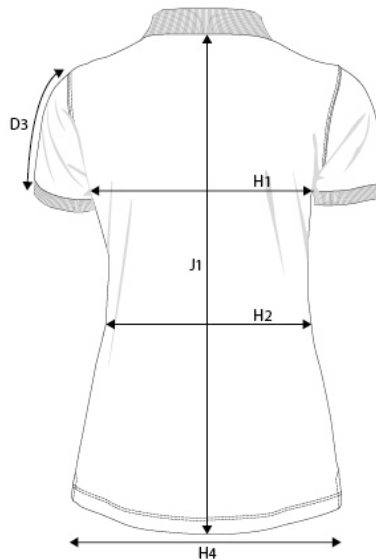

NIMBUS® | *Play*

SIZE AND FIT: BAYFIELD

BAYFIELD *Mens*

Base size: **M** / Measurement (in cm)

	Diagram	S	M	L	XL	XXL	3XL	4XL
SLEEVE LENGTH - from shoulder seam	D3	19	20	21	22	23	24	25
CHEST WIDTH at armhole	H1	49	52	55	58	61	64	67
BOTTOM WIDTH	H4	49	52	55	58	61	64	67
FULL LENGTH at centre back	J1	69	71	73	75	77	79	81

BAYFIELD *Ladies*

Base size: **M** / Measurement (in cm)

	Diagram	XS	S	M	L	XL	XXL	3XL
SLEEVE LENGTH - from shoulder seam	D3	17	17,5	18	18,5	19	19,5	20
CHEST WIDTH at armhole	H1	43	46	49	52	55	58	62
WAIST	H2	40	43	46	49	52	56	60
BOTTOM WIDTH	H4	43	46	49	52	55	58	62
FULL LENGTH at centre back	J1	60	62	64	66	68	70	72