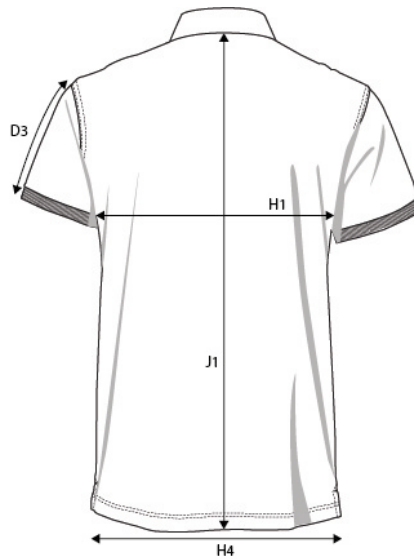

NIMBUS® | *Play*

SIZE AND FIT: BAYFIELD

BAYFIELD *Mens*

Base size: **M** / Measurement (in cm)

	Diagram	S	M	L	XL	XXL	3XL	4XL
SLEEVE LENGTH - from shoulder seam	D3	19	20	21	22	23	24	25
CHEST WIDTH at armhole	H1	49	52	55	58	61	64	67
BOTTOM WIDTH	H4	49	52	55	58	61	64	67
FULL LENGTH at centre back	J1	69	71	73	75	77	79	81

BAYFIELD *Ladies*

Base size: **M** / Measurement (in cm)

	Diagram	XS	S	M	L	XL	XXL	3XL
SLEEVE LENGTH - from shoulder seam	D3	17	17,5	18	18,5	19	19,5	20
CHEST WIDTH at armhole	H1	43	46	49	52	55	58	62
WAIST	H2	40	43	46	49	52	56	60
BOTTOM WIDTH	H4	43	46	49	52	55	58	62
FULL LENGTH at centre back	J1	60	62	64	66	68	70	72