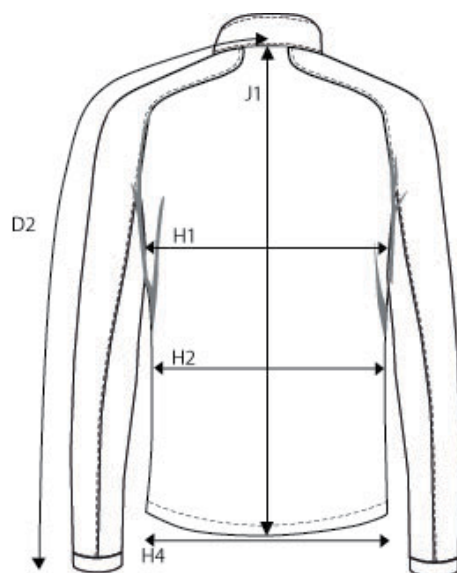

NIMBUS® | *Play*

SIZE AND FIT: LIVINGSTON

LIVINGSTON *Mens*

Base size: **M** / Measurement (in cm)

	Diagram	S	M	L	XL	XXL	3XL	4XL
CENTRE BACK TO END OF SLEEVE	D2	87	89,5	92	94,5	97	99,5	102
1/2 CHEST WIDTH at armhole	H1	54	57	60	63	66	69	72
1/2 WAIST WIDTH	H2	51,5	54,5	57,5	60,5	63,5	66,5	69,5
1/2 BOTTOM WIDTH	H4	50	53	56	59	62	65	68
FULL LENGTH at centre back	J1	67	69	71	73	75	77	79

LIVINGSTON *Ladies*

Base size: **M** / Measurement (in cm)

	Diagram	XS	S	M	L	XL	XXL	3XL
CENTRE BACK TO END OF SLEEVE	D2	82,5	83,75	85	86,25	87,5	88,75	90
1/2 CHEST WIDTH at armhole	H1	44	47	50	53	56	59	63
1/2 WAIST	H2	41	44	47	50	53	57	61
1/2 BOTTOM WIDTH	H4	47	50	53	56	59	62	66
FULL LENGTH at centre back	J1	60	62	64	66	68	70	72