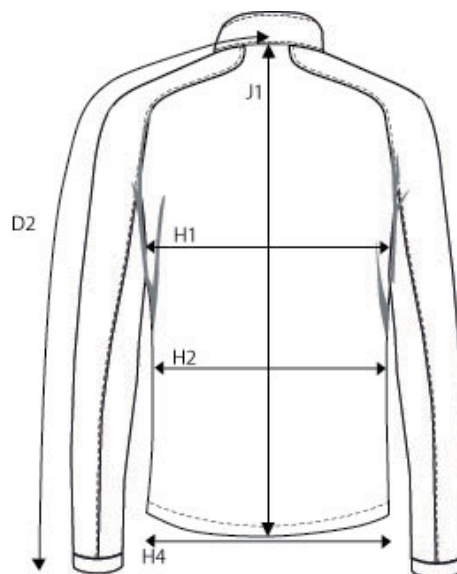

NIMBUS® | *Play*

SIZE AND FIT: LIVINGSTON

LIVINGSTON *Mens*

Base size: **M** / Measurement (in cm)

	Diagram	S	M	L	XL	XXL	3XL	4XL
CENTRE BACK TO END OF SLEEVE	D2	87	89,5	92	94,5	97	99,5	102
1/2 CHEST WIDTH at armhole	H1	54	57	60	63	66	69	72
1/2 WAIST WIDTH	H2	51,5	54,5	57,5	60,5	63,5	66,5	69,5
1/2 BOTTOM WIDTH	H4	50	53	56	59	62	65	68
FULL LENGTH at centre back	J1	67	69	71	73	75	77	79

LIVINGSTON *Ladies*

Base size: **M** / Measurement (in cm)

	Diagram	XS	S	M	L	XL	XXL	3XL
CENTRE BACK TO END OF SLEEVE	D2	82,5	83,75	85	86,25	87,5	88,75	90
1/2 CHEST WIDTH at armhole	H1	44	47	50	53	56	59	63
1/2 WAIST	H2	41	44	47	50	53	57	61
1/2 BOTTOM WIDTH	H4	47	50	53	56	59	62	66
FULL LENGTH at centre back	J1	60	62	64	66	68	70	72