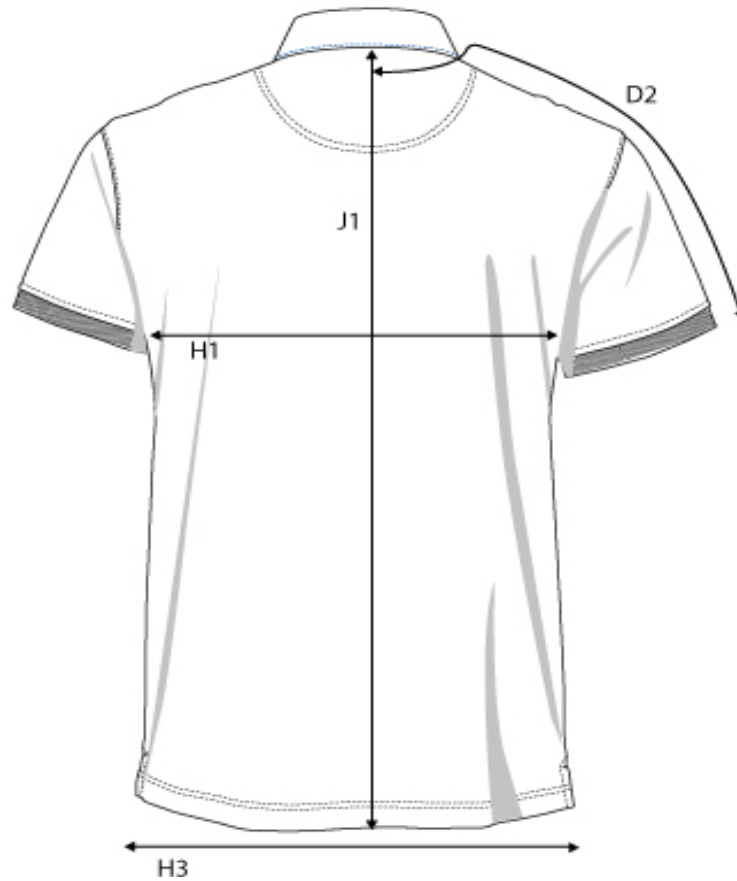

SIZE AND FIT: COLUMBIA

COLUMBIA MENS ONLY

Measurement (in cm)	Diagram	S	M	L	XL	XXL	3XL	4XL
Sleeve Length <i>from shoulderseam</i>	D3	19.5	20.5	21.5	22.5	23.5	24.5	24.5
Chest Width <i>at armhole</i>	H1	47	50	53	56	59	62	65
Waist	H2	46	49	52	55	58	61	64
Bottom width	H4	46	49	52	55	58	61	64
Neckline CF to CF	K6	38	40	42	44	46	48	50